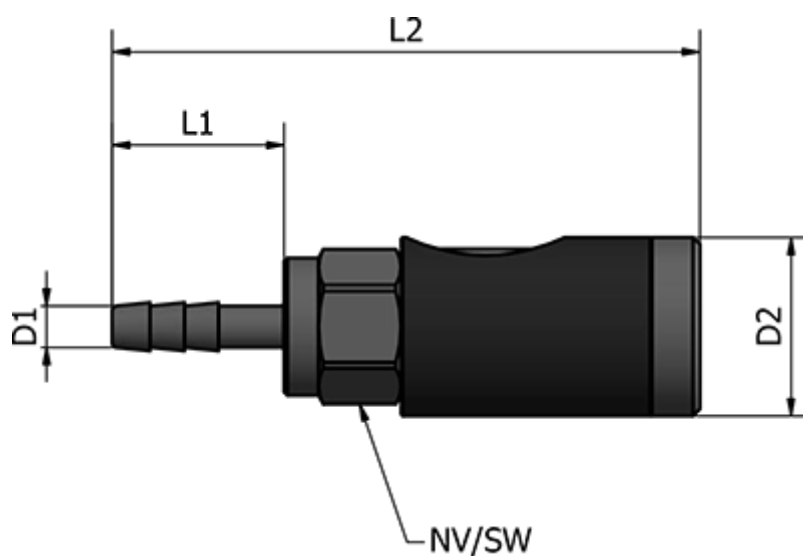

Article number: 58624431D8

Description: Safety coupling w. stem $\varnothing 8$
NW 7.2, w. pushbutton

Measures

D1 ((mm) = $\varnothing 8$

D2 (mm) = 26

L1 (mm) = 25

L2 (mm) = 88.5

SW (mm) = 21

Weight (g) = 127